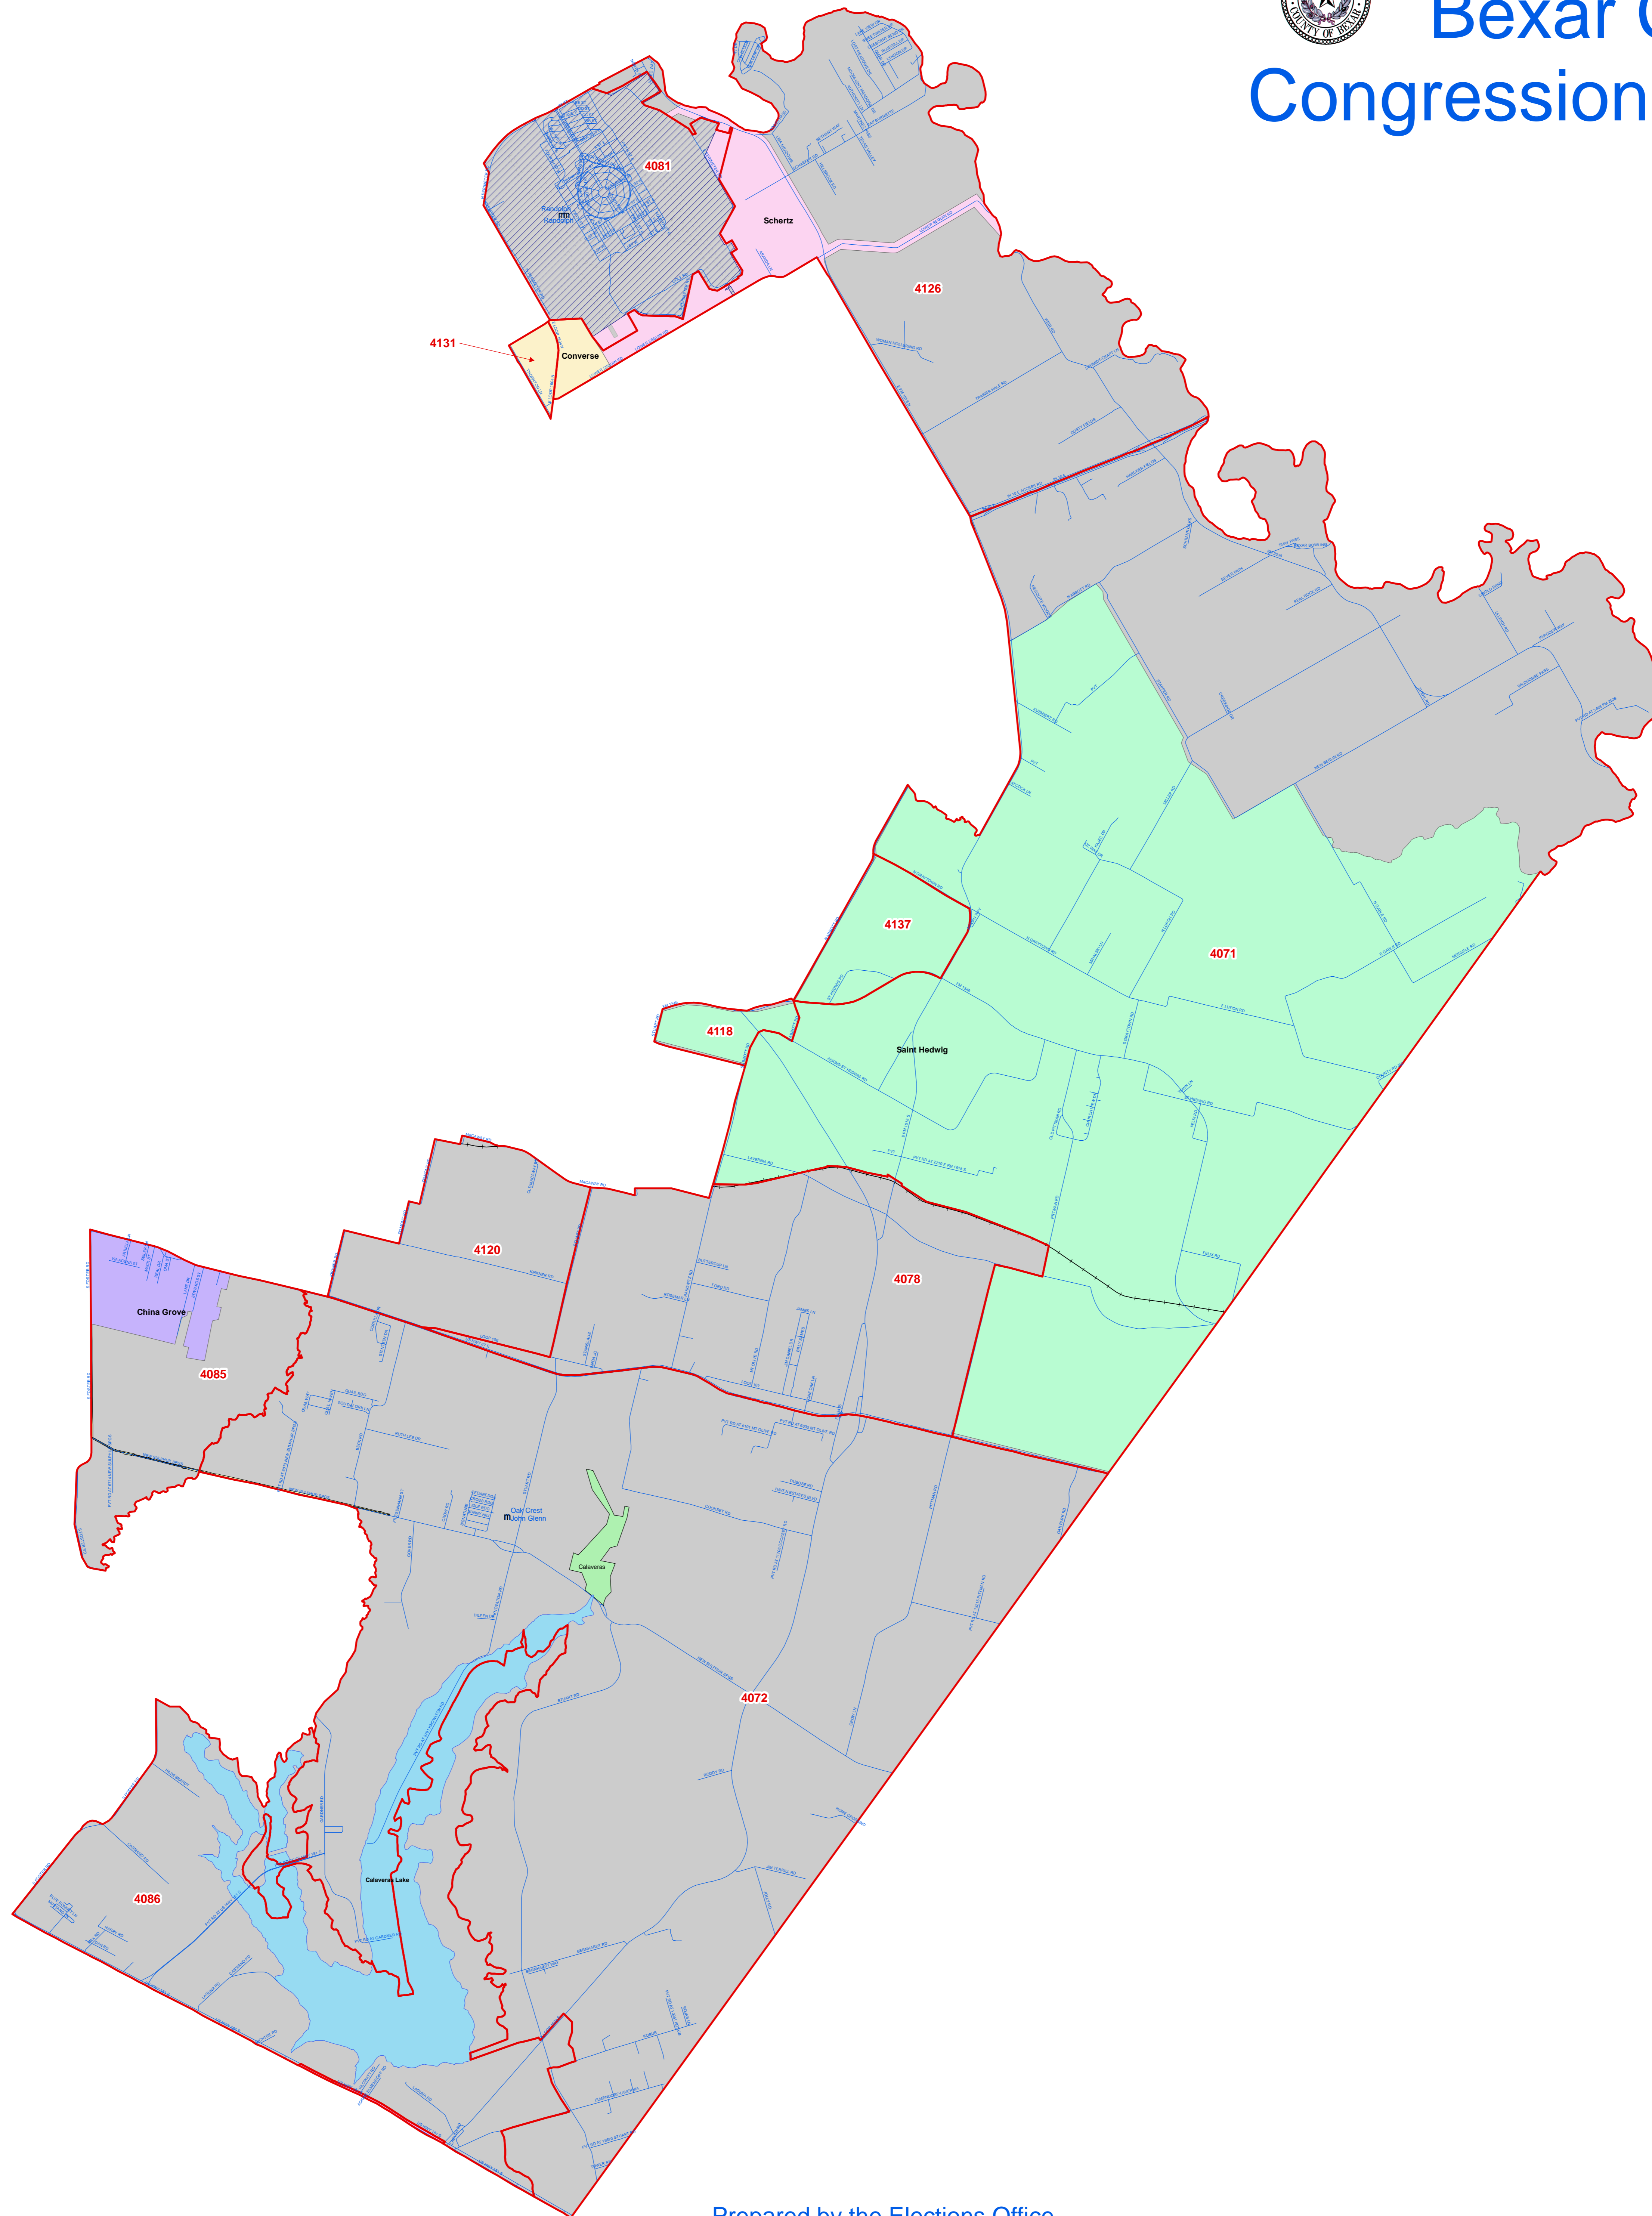

Bexar County Congressional District 28

Legend

- COSA
- Lakes
- Military Bases
- Parks
- Railroads
- Schools
- Streets
- Unincorporated Bexar County
- Universities
- Voting Precincts

Prepared by the Elections Office
203 W Nueva, Ste. 3.61
San Antonio, Texas 78207